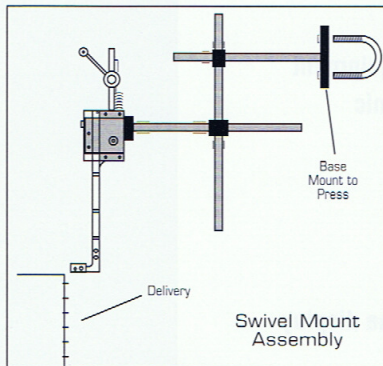

SHOOTER-IID

Customize your **SHOOTER-IID** to further enhance productivity with these options:

- Laser Sensor
- 90° Angle Tape Chute
- Swivel Bracket mount
- Custom Tape Chute Lengths (16" standard, up to 36" available)
- Distribution Box (Allows 3 or more tabbing heads to be operated by one controller)
- Stagger tabbing (Inserting tabs from alternating tabbing heads.)
- Sharp-Shooter Option (spoilage marker / flagger and wireless remote)
- Additional Tabbing Head
- Customized Programming

Examples of Shooter-IID Positions

STANDARD SPECIFICATIONS:

Net Weight.....40lbs (18 Kg)

Maximum Height
With standard
Pedestal.....60" (152 cm)

Minimum Height
With standard
Pedestal.....20" (51 cm)

Electrical.....110V AC, 3 Amp or
220.240V AC 50/60 Hz

**U. S. PAPER
COUNTERS**

Paper Counting Specialist

PO Box 837 • 138 Elizabeth Terrace • Cairo, NY 12413 USA

US Sales: Toll Free 1-888-407-3966

Phone: (518)622-2600

Fax: (518)622-2695

E-Mail: uspc1@wecount.com

Visit us online at: www.wecount.com

Authorized Distributor / Agent