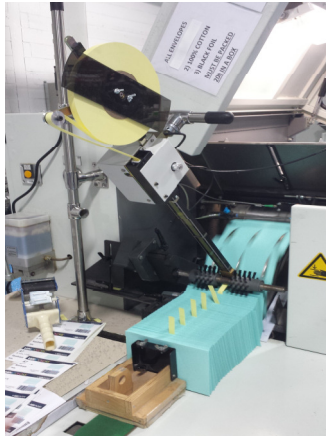

SHOOTER-IID

Customize your **SHOOTER-IID** to further enhance productivity with these options:

- Laser Sensor
- 90° Angle Tape Chute
- Swivel Bracket mount
- Custom Tape Chute Lengths (16" standard, up to 36" available)
- Distribution Box (Allows 3 or more tabbing heads to be operated by one controller)
- Stagger tabbing (Inserting tabs from alternating tabbing heads.)
- Sharp-Shooter Option (spoilage marker / flagger and wireless remote)
- Additional Tabbing Head
- Customized Programming

Examples of Shooter-IID Positions

STANDARD SPECIFICATIONS:

Net Weight.....40lbs (18 Kg)

Maximum Height
With standard
Pedestal.....60" (152 cm)

Minimum Height
With standard
Pedestal.....20" (51 cm)

Electrical.....110V AC, 3 Amp or
220.240V AC 50/60 Hz

**U. S. PAPER
COUNTERS**

Paper Counting Specialist

PO Box 837 • 138 Elizabeth Terrace • Cairo, NY 12413 USA

US Sales: Toll Free 1-888-407-3966

Phone: (518)622-2600

Fax: (518)622-2695

E-Mail: uspc1@wecount.com

Visit us online at: www.wecount.com

Authorized Distributor / Agent