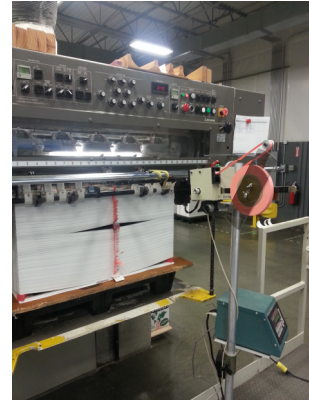

SHOOTER-IID

Customize your **SHOOTER-IID** to further enhance productivity with these options:

- Laser Sensor
- 90° Angle Tape Chute
- Swivel Bracket mount
- Custom Tape Chute Lengths (16" standard, up to 36" available)
- Distribution Box (Allows 3 or more tabbing heads to be operated by one controller)
- Stagger tabbing (Inserting tabs from alternating tabbing heads.)
- Sharp-Shooter Option (spoilage marker / flagger and wireless remote)
- Additional Tabbing Head
- Customized Programming

Examples of Shooter-IID Positions

STANDARD SPECIFICATIONS:

Net Weight.....40lbs (18 Kg)

Maximum Height
With standard
Pedestal.....60" (152 cm)

Minimum Height
With standard
Pedestal.....20" (51 cm)

Electrical.....110V AC, 3 Amp or
220.240V AC 50/60 Hz

**U. S. PAPER
COUNTERS**

Paper Counting Specialist