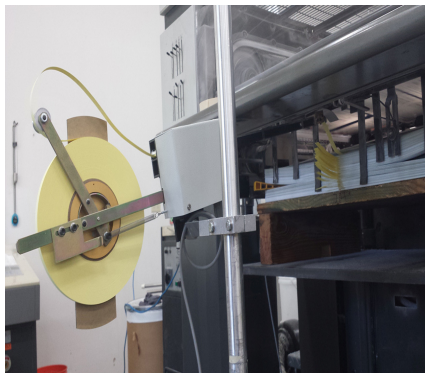

SHOOTER-IID

Customize your **SHOOTER-IID** to further enhance productivity with these options:

- Laser Sensor
- 90° Angle Tape Chute
- Swivel Bracket mount
- Custom Tape Chute Lengths (16" standard, up to 36" available)
- Distribution Box (Allows 3 or more tabbing heads to be operated by one controller)
- Stagger tabbing (Inserting tabs from alternating tabbing heads.)
- Sharp-Shooter Option (spoilage marker / flagger and wireless remote)
- Additional Tabbing Head
- Customized Programming

Examples of Shooter-IID Positions

STANDARD SPECIFICATIONS:

Net Weight.....40lbs (18 Kg)

Maximum Height
With standard
Pedestal.....60" (152 cm)

Minimum Height
With standard
Pedestal.....20" (51 cm)

Electrical.....110V AC, 3 Amp or
220.240V AC 50/60 Hz

**U. S. PAPER
COUNTERS**

Paper Counting Specialist

PO Box 837 • 138 Elizabeth Terrace • Cairo, NY 12413 USA

US Sales: Toll Free 1-888-407-3966

Phone: (518)622-2600

Fax: (518)622-2695

E-Mail: uspc1@wecount.com

Visit us online at: www.wecount.com

Authorized Distributor / Agent