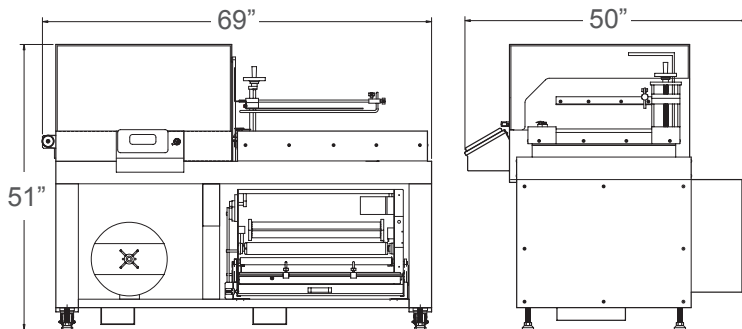

Automatic L-Sealer Model 6700EX

The Clamco **6700EX** provides a generous 20" x 26" x 6"H seal area and a maximum 25 packages-per-minute throughput. Key features now standard on the **6700EX** include constant heat solid-seal knife sealing system with independent digital temperature controls for seal knives, upper film cradle with film splitter utilizing center-folded film up to 23" wide, and a film advance system with standard pinch rollers for film control and better economy.

The system also comes complete with Mitsubishi PLC control, self-aligning lower seal pads, fixed speed conveyors with product staging capability, vertical and horizontal product sensors, micro-perf perforators for uniform air evacuation, interlocked seal area guarding, emergency stop, and scrap removal system. Available options include closing conveyor for small package transfer ability.

MACHINE FEATURES

- > 20" x 26" x 6"H seal area
- > Production speeds up to 25 packages per minute
- > Constant heat solid seal knife sealing system
- > Mitsubishi PLC control
- > Independent digital temperature controls for seal knives
- > Self aligning lower seal pads
- > Manually adjusted centering guides for film roll holder
- > Upper film cradle with film splitter utilizing center folded film up to a max of 23" wide
- > Film advance system with standard pinch rollers for film control and better economy
- > Scrap removal system
- > Fixed speed conveyors with product staging capability
- > Vertical and horizontal product sensors
- > Micro-perf perforators for uniform air evacuation
- > Safety Interlocked Guarding for seal area
- > Emergency stop
- > Casters and levelers
- > One-year limited warranty
- > All parts, service, and support to be provided by Clamco Packaging